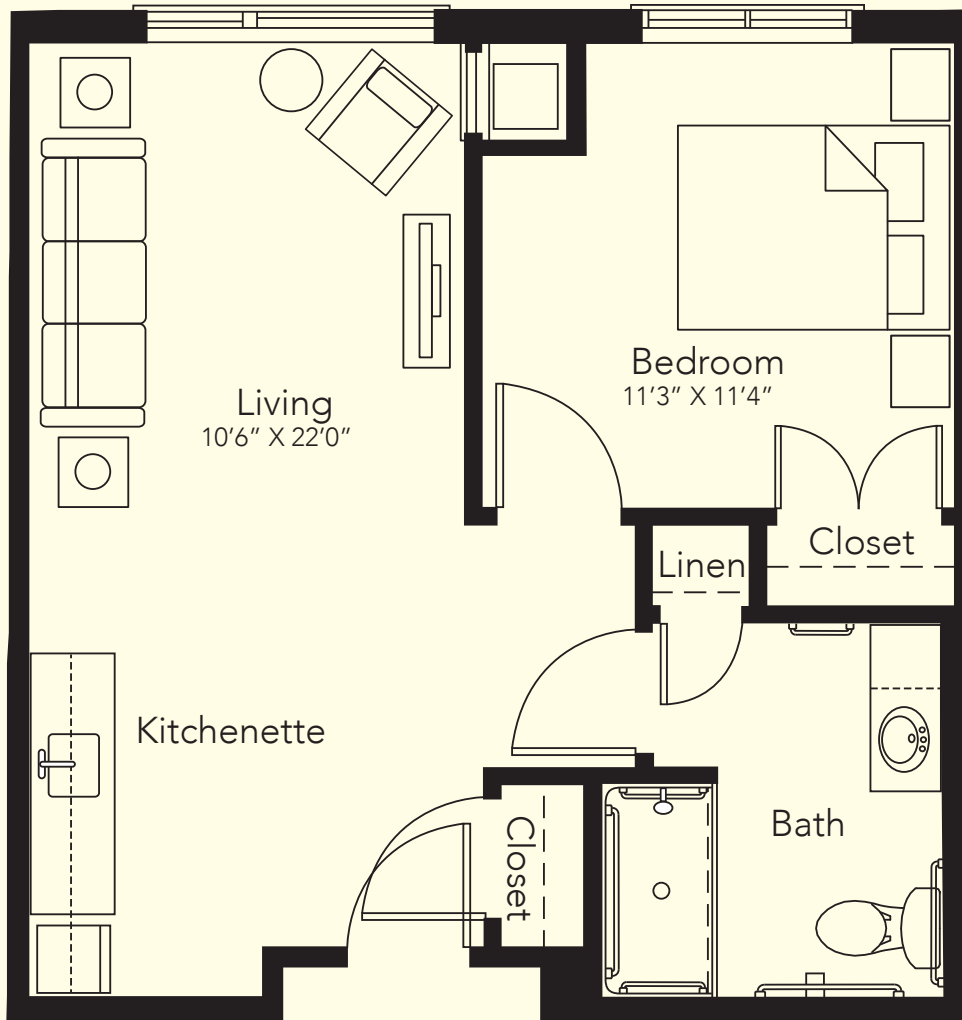

Assisted Living
One-Bedroom Apartment Floor Plan

Living room, bedroom, kitchenette, private bath
Approximate size: 500 square feet